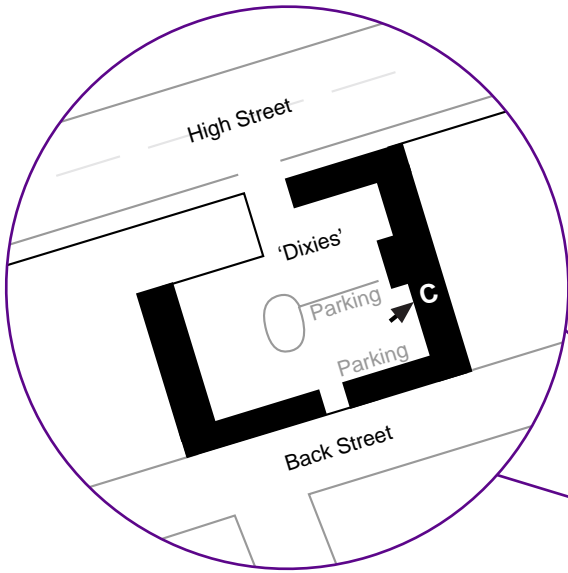

First Floor, Barn C,
Dixies, High Street,
Ashwell, Hertfordshire,
SG7 5NT

tel 01462 744009

From the A1(M)

Exit at Junction 10. At the roundabout take the A507 Baldock exit then the first left, signposted Newnham and Ashwell. After two miles turn right at the T junction in Newnham. Proceed two miles into Ashwell. Dixies is a black barn on the right about 400 yards after the village sign. Park in the far left corner in front of Bradleys. Barn C is on the first floor.